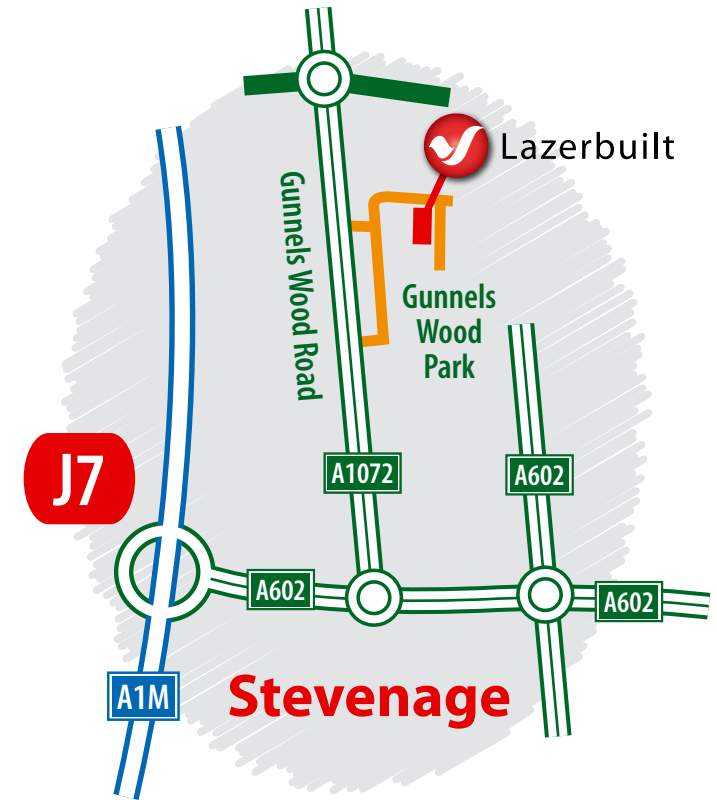

How to get to Lazerbuilt from Stansted Airport

For written directions please see next page.

20 Gunnels Wood Park, Stevenage, Hertfordshire SG1 2BH, UK
Tel: +44 (0)1438 743 753 Fax: + 44 (0)1438 720077
Email: enquiries@lazerbuilt.co.uk