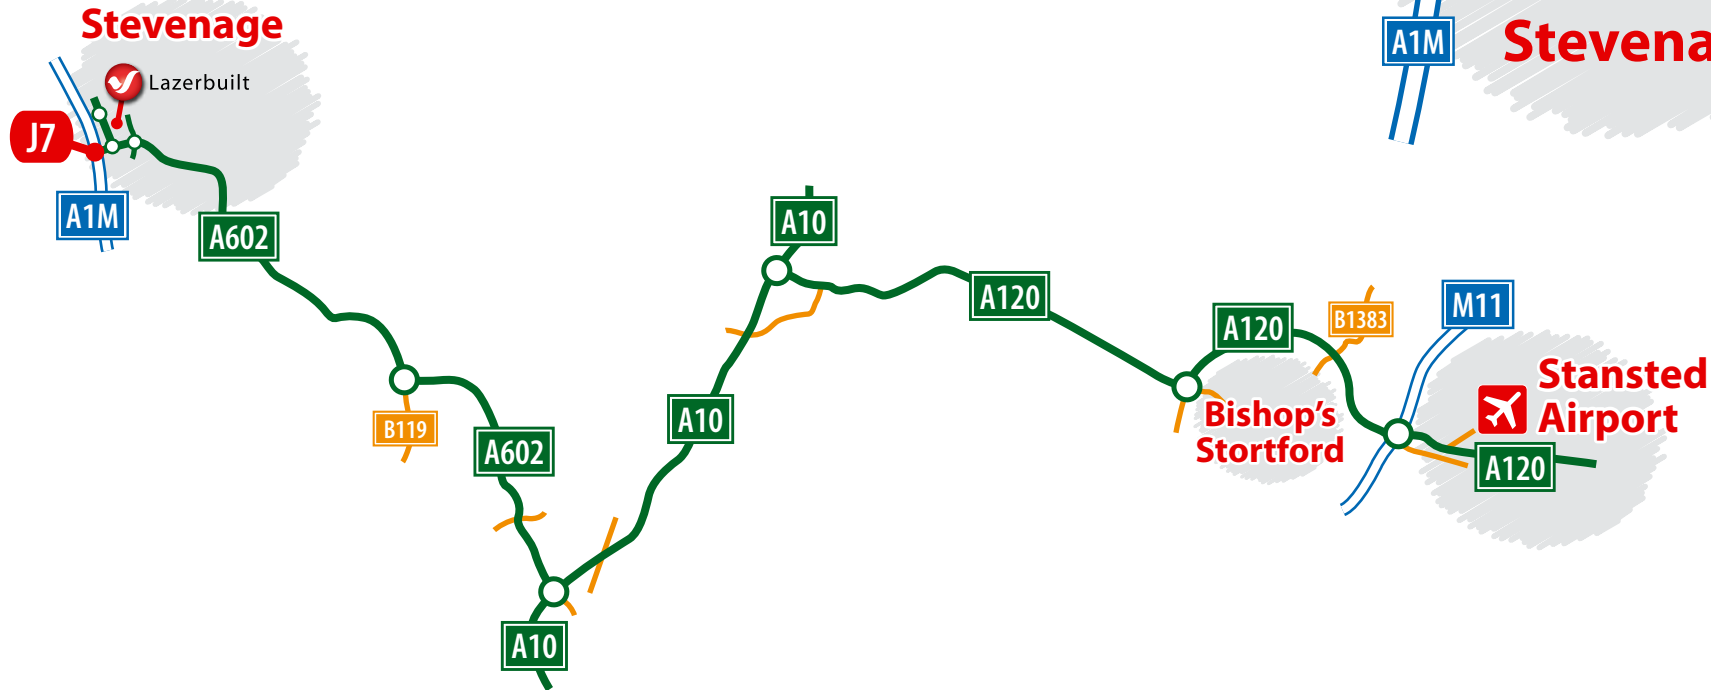

Directions from Stansted Airport to Lazerbuilt Ltd

Start out at Stansted Airport, Essex

At Molehill Green Roundabout take the 3rd exit onto Terminal Road South (signposted Way Out, M11)

At Coopers End Roundabout take the 2nd exit onto Thremhall Avenue (signposted Way Out, M11, A120)

At Bassingbourn Roundabout take the 2nd exit, then merge onto the A120 (signposted Way Out, M11, A120)

Branch left, then at roundabout take the 1st exit onto the A120 (signposted Hertford)

At roundabout take the 4th exit onto the A120 (signposted Hertford)

At roundabout take the 1st exit onto the A10 (signposted Hertford)

Branch left, then at roundabout take the 3rd exit onto the A602 (signposted Stevenage)

At roundabout take the 2nd exit onto the A602 (signposted Stevenage)

Branch left, then at roundabout take the 4th exit, then merge onto the A1072 (signposted Hertford)

Keep in the left lane and shortly after take left turning into Gunnels Wood Park

At T-Junction, turn left and follow the road round to the right