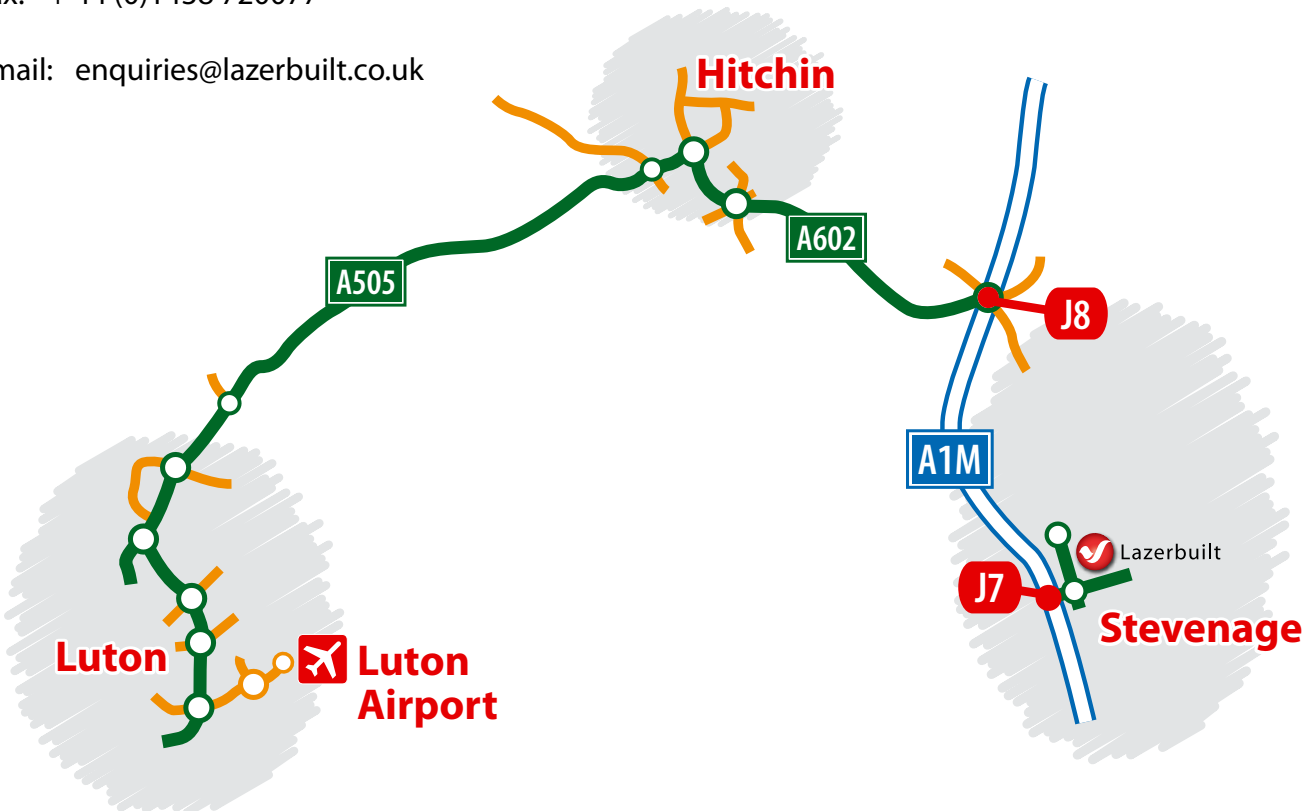

Directions from Luton Airport to Lazerbuilt Ltd

Start out at Luton Airport

At roundabout take the 2nd exit onto Airport Way

At roundabout take the 1st exit onto Airport Way

At roundabout take the 3rd exit onto the A505 (signposted Hitchin)

At roundabout take the 2nd exit onto the A505

At roundabout take the 2nd exit onto the A505 (signposted Town Centre)

At roundabout take the 2nd exit onto the A602 (signposted Stevenage)

At roundabout take the 3rd exit onto the A602 (signposted Stevenage)

At roundabout take the 5th exit onto slip road of A1(M) Junction 8 (signposted Stevenage, London)

Leave the A1(M) at Junction 7, then at roundabout take the 1st exit onto the A602 (signposted Stevenage, Ware)

At roundabout take the 1st exit onto the A1072

Branch left, then at roundabout take the 4th exit, then merge onto the A1072 (signposted Hertford)

Keep in the left lane and shortly after take left turning into Gunnels Wood Park