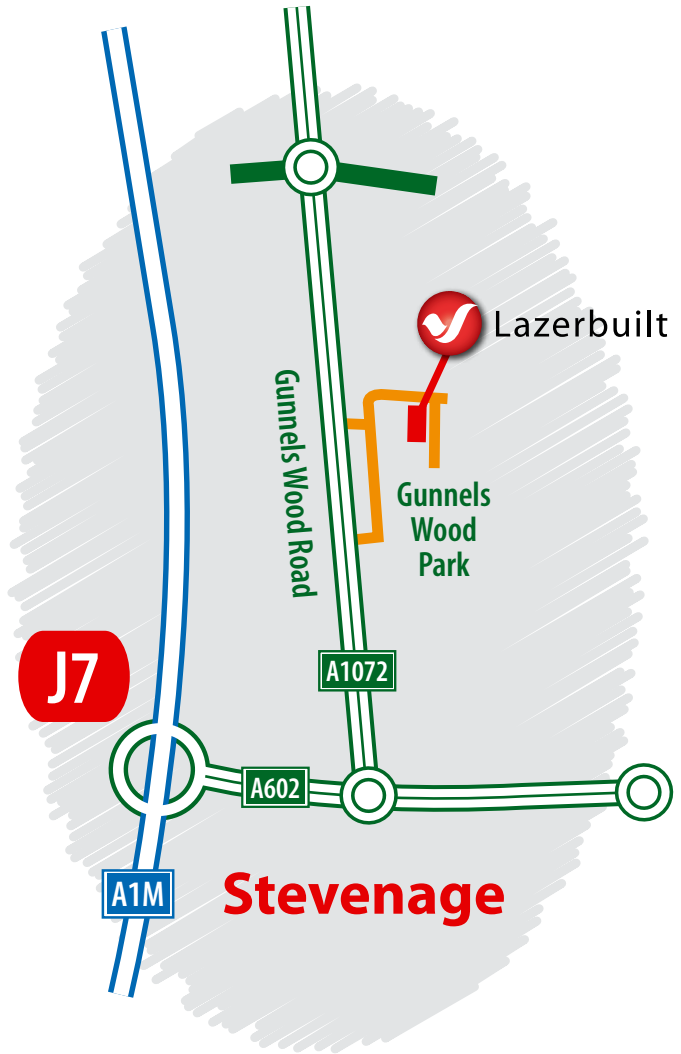

Directions from Luton Airport to Lazerbuilt Ltd

Start out at Luton Airport

At roundabout take the 2nd exit onto Airport Way

At roundabout take the 1st exit onto Airport Way

At roundabout take the 3rd exit onto the A505 (signposted Hitchin)

At roundabout take the 2nd exit onto the A505

At roundabout take the 2nd exit onto the A505 (signposted Town Centre)

At roundabout take the 2nd exit onto the A602 (signposted Stevenage)

At roundabout take the 3rd exit onto the A602 (signposted Stevenage)

At roundabout take the 5th exit onto slip road of A1(M) Junction 8 (signposted Stevenage, London)

Leave the A1(M) at Junction 7, then at roundabout take the 1st exit onto the A602 (signposted Stevenage, Ware)

At roundabout take the 1st exit onto the A1072

Branch left, then at roundabout take the 4th exit, then merge onto the A1072 (signposted Hertford)

Keep in the left lane and shortly after take left turning into Gunnels Wood Park