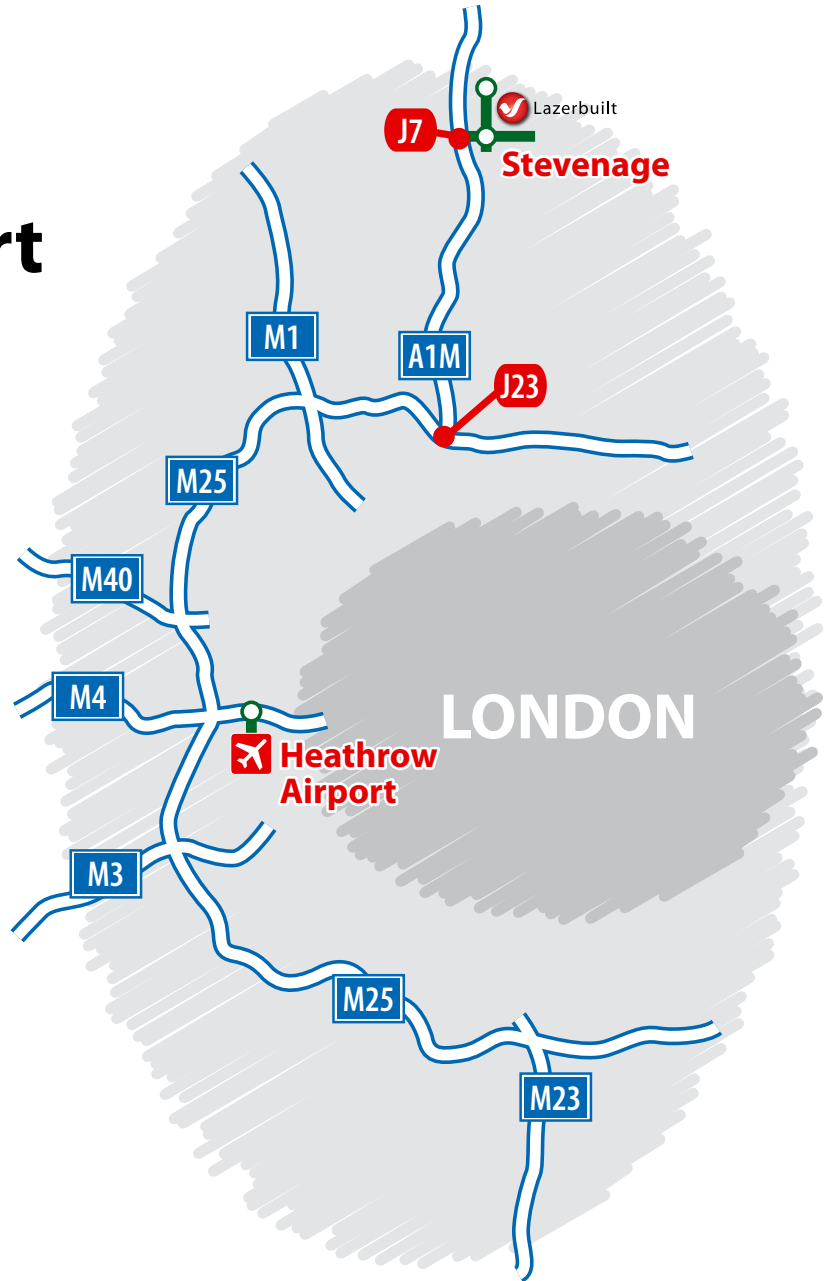

# How to get to Lazerbuilt from Heathrow Airport

For written directions please see next page.

At Junction 4a roundabout take the 1st exit onto West Ramp (signposted Terminal 4)

At Junction 4a roundabout take the 1st exit onto the M4 SPUR (signposted Central London, The West, Gatwick Airport, M25)

At roundabout take the 1st exit, then join the M4 motorway (signposted The West, Heathrow Airport T5, M25)

Leave the M4 at junction 4b, then join the M25 motorway (signposted Watford)

Leave the M25 at Junction 23 (A1(M)J1) and take first exit at roundabout (signposted The North, Hatfield)

Leave the A1(M) at junction 7, then at roundabout take the 3rd exit onto the A602 (signposted Stevenage, Ware)

At roundabout take the 1st exit onto the A1072

Branch left, then at roundabout take the 4th exit, then merge onto the A1072 (signposted Hertford)