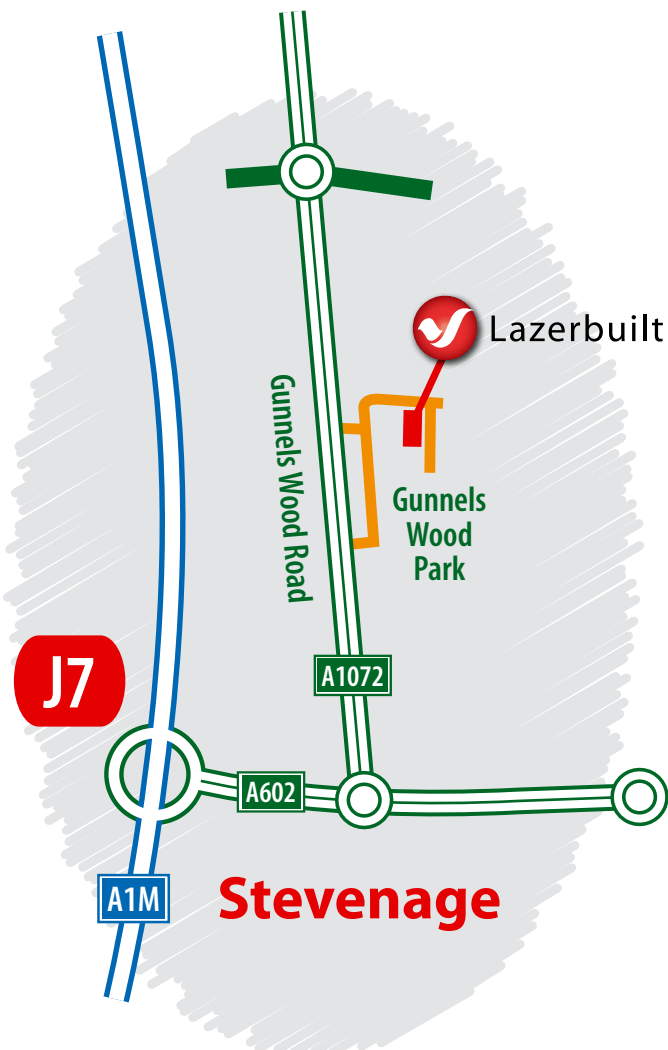

# How to get to Lazerbuilt from Heathrow Airport

For written directions please see next page.

# Directions from Heathrow Airport to Lazerbuilt Ltd

Start out at Heathrow Airport Coach Station, Hounslow

Bear right onto Control Tower Road

Turn right onto Inner Ring West

Continue forward through tunnel (signposted Exit, M4, M25)

At Junction 4a roundabout take the 1st exit onto West Ramp (signposted Terminal 4)

At Junction 4a roundabout take the 1st exit onto the M4 SPUR (signposted Central London, The West, Gatwick Airport, M25)

Leave the A1(M) at junction 7, then at roundabout take the 3rd exit onto the A602 (signposted Stevenage, Ware)

At roundabout take the 1st exit onto the A1072

Branch left, then at roundabout take the 4th exit, then merge onto the A1072 (signposted Hertford)