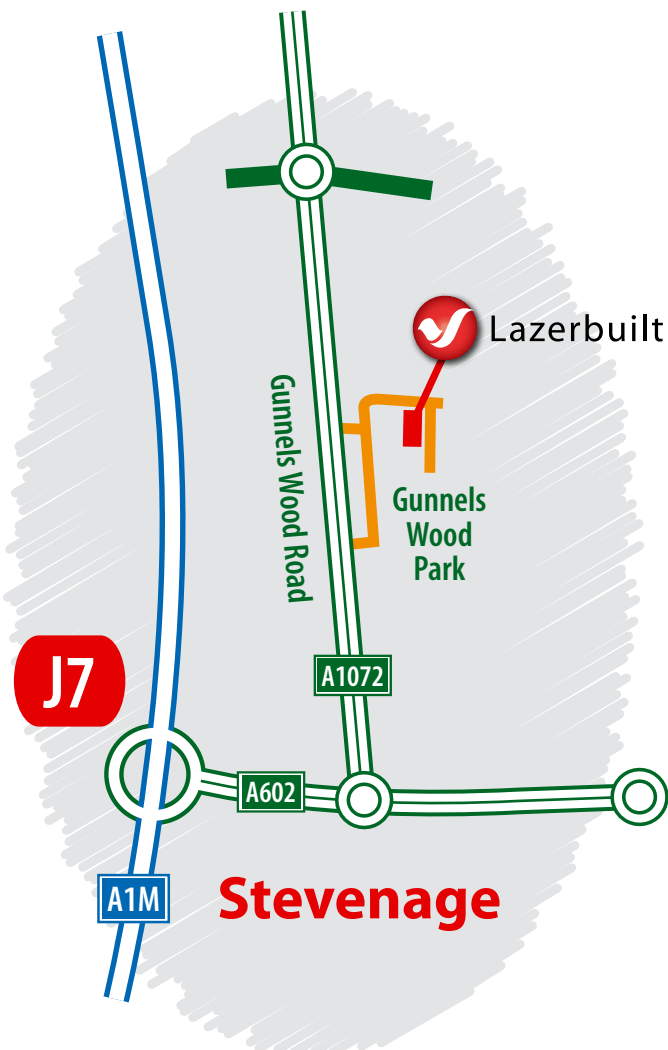

How to get to Lazerbuilt from Gatwick Airport

For written directions please see next page.

Lazerbuilt

20 Gunnels Wood Park
Stevenage
Hertfordshire
SG1 2BH
UK

Tel: +44 (0)1438 743 753

Fax: + 44 (0)1438 720077

Email: enquiries@lazerbuilt.co.uk