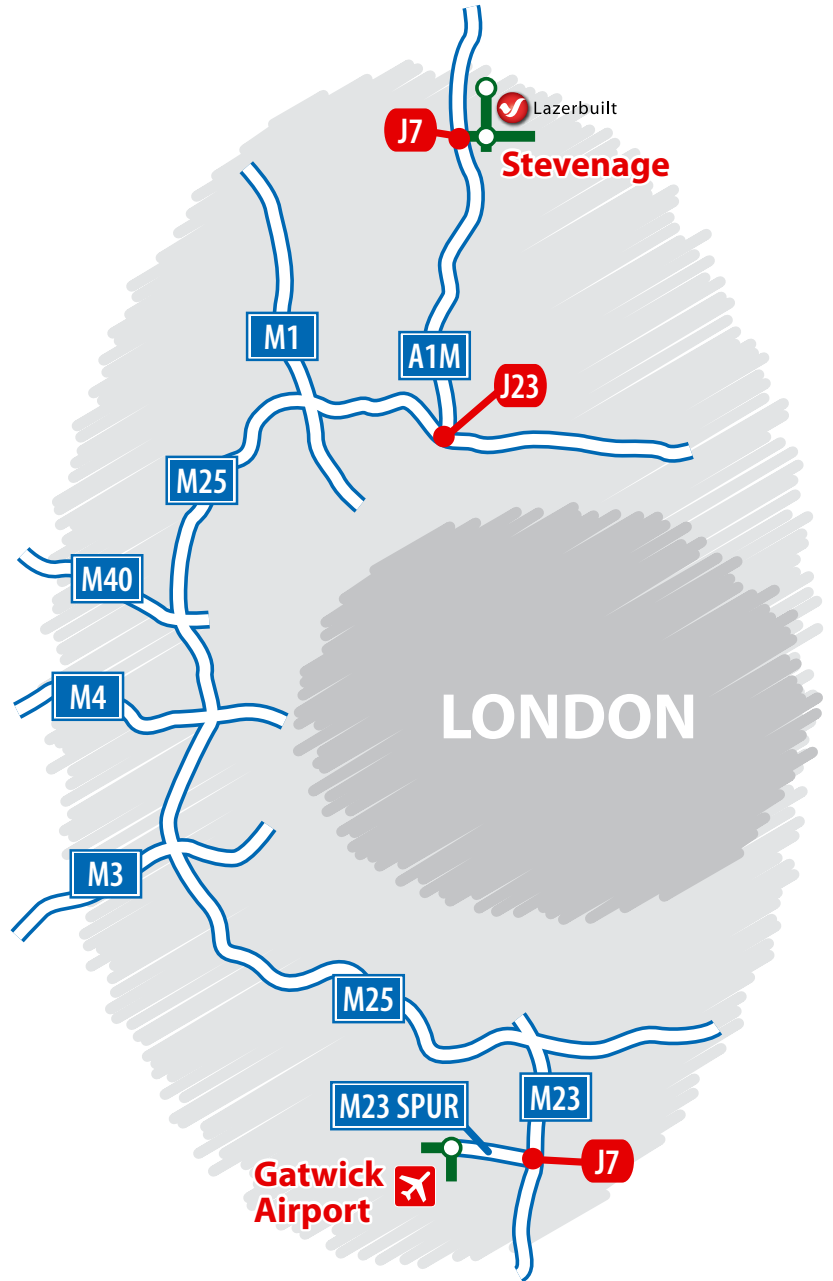

How to get to Lazerbuilt from Gatwick Airport

For written directions please see next page.

Lazerbuilt

20 Gunnels Wood Park
Stevenage
Hertfordshire
SG1 2BH
UK

Tel: +44 (0)1438 743 753

Fax: + 44 (0)1438 720077

Email: enquiries@lazerbuilt.co.uk